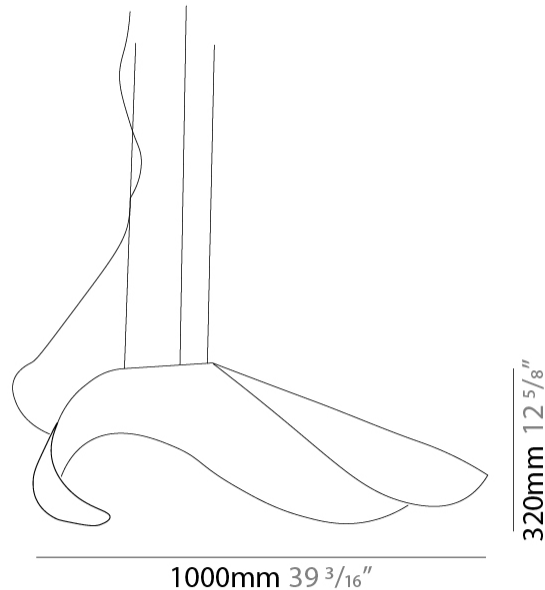

GENERAL

Series: Non So!
Partner: Knikerboker
Division: Design
Installation: Suspension
Product Type: Pendant
Mounting Location: Ceiling
Light Distribution: Asymmetric

PHYSICAL

Shape: Round
Diameter (mm): 1000
Diameter (in): 39 ³/₈
Width (mm): 320
Width (in): 12 ⁵/₈
Extension (mm): 2000
Extension (in): 78 ³/₄
Fixture Finish: EWH / EBK / MAN / COF / PRD / SLF / GLF / CLF / BRL / EWS / EWG / EWC / EWR / EBS / EBG / EBC / EBC / EBB / MAS / MAD / MAC / MAB / COS / CGO / CCL / CBL / PRS / PRG / PRC / PRB
Fixture Material: Metal
Cable Details: 3 Steel Cables 2000mm / 78 3/4 / Silicon Cable 2000mm / 78 3/4

ELECTRICAL

Lamp Type: LED
Bulb Included: Bulb Included
Total Output Wattage (W): 30
Dimming: Tri-Mode (Non-Dimming and Phase Dimming (120Vac only) and 0-10V Dimming)
Driver Included: Yes
Driver Location: Integrated
Driver Type: Constant Current - Universal
Driver Class: Class 2
Input Voltage (V): 120 - 277
Constant Current (MA): 250
Upon Request: 0-10Vdc dimming / Phase dimming @120Vac / 277Vac

LED

Number of LEDs: 3
Color Temperature (°K): 3000
Max. Delivered Lumen (lm): 3300
CRI: >85 CRI
Lamp Life (hrs): 50000

OPTICAL

RATINGS AND CERTIFICATIONS

Certified By: CSA Certified to UL and CSA Standards
IP rating: IP20